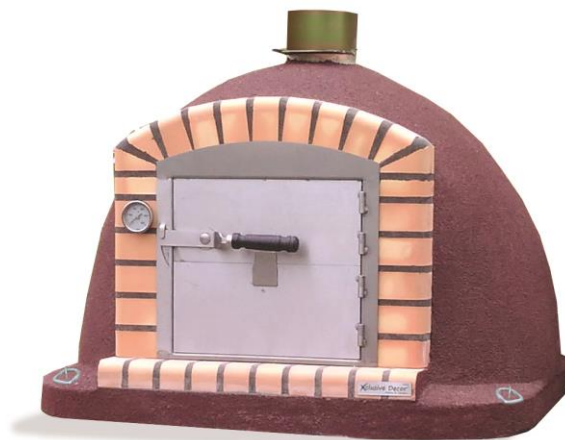

Supreme

wood fired oven
ref. PO2290

 75 H x 90 W x 90 cm D

 70 cm Ø

 200 kg

 35 W x 30 cm H

5 060473 850095 >

- Assembled insulated oven
- Five layers of insulation
- Painted and ready to use
- Double opening stainless steel door
- Thermometer
- Certificate for food contact
- Thermal properties
- Fast heat and long heat retention
- Weatherproof and UV resistant

Vulcano

wood fired oven

ref. PO2090

 75 H x 90 W x 90 cm D

 70 cm Ø

 200 kg

 35 W x 30 cm H

5 060473 850248 >

Vulcano XL

wood fired oven

ref. PO20100

 75 H x 100 W x 100 cm D

 80 cm Ø

 250 kg

 40 W x 35 cm H

5 060473 850255 >