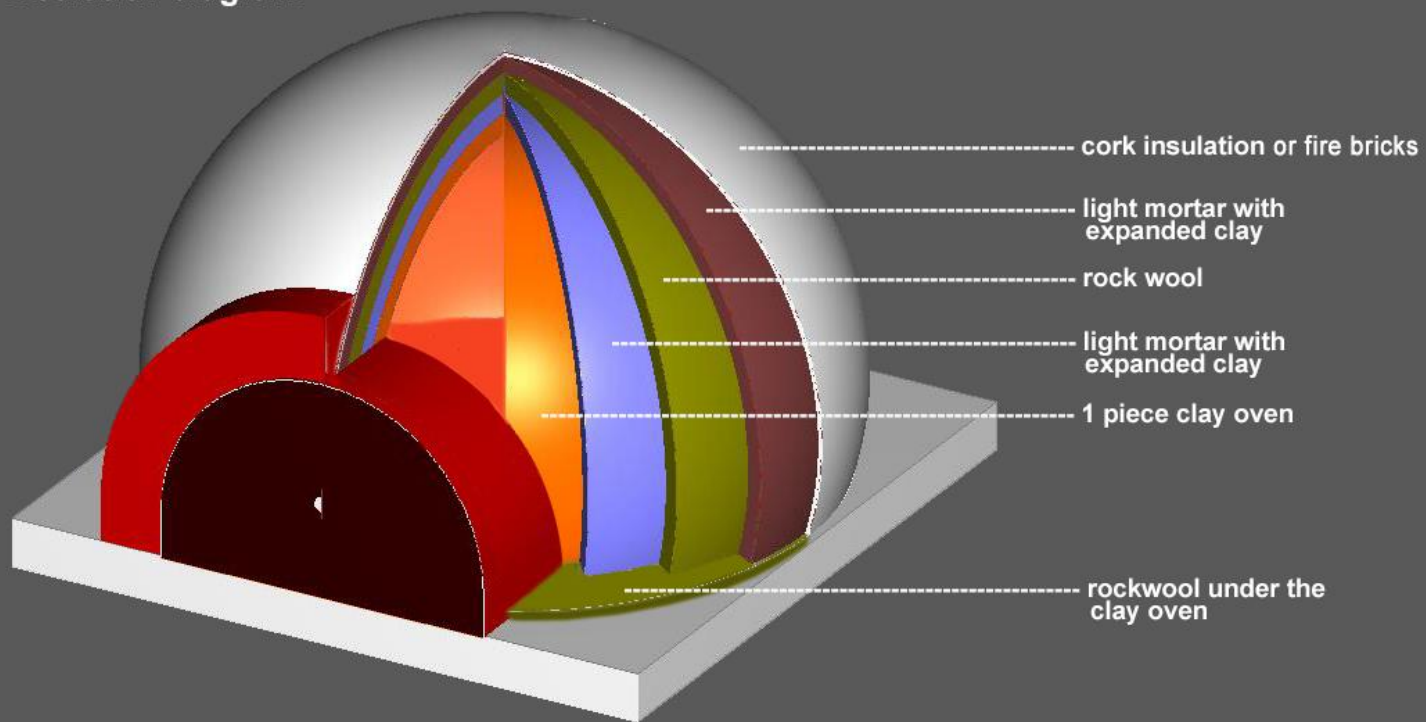

Oven Insulation diagram